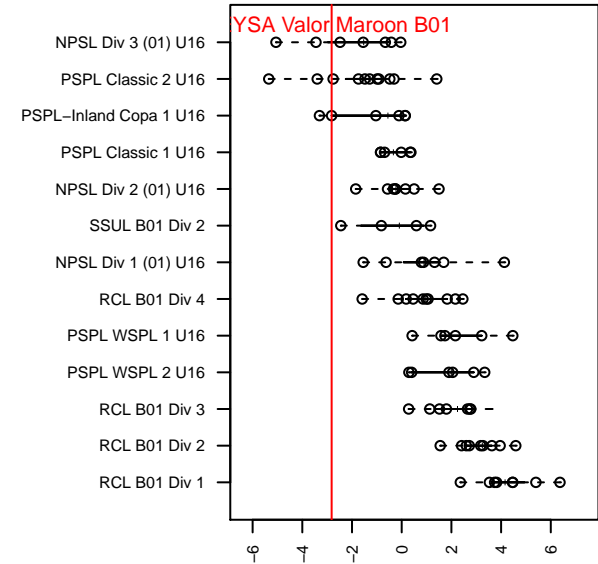

IEYSA Valor Maroon B01

Inland Empire YSA
 Spokane, WA
 B01 total strength=1009
 attack=3 defense=1.42
 fall league = PSPL-Inland Copa 1 U16
 notes= Tucker 2016

alt names used:
 IEYSA Valor SC B01 Maroon Tucker
 VALOR-TUCKER (WA)

Venues played:
 2016 River City Challenge U15-U16 ('02-'01) I
 2016 PSPL-Inland Copa 1 U16

**attack and defense variance (black dot)
relative to other teams
and top 10 in region**

**attack and defense rating
relative to others at age
and all opponents in last 13 months**