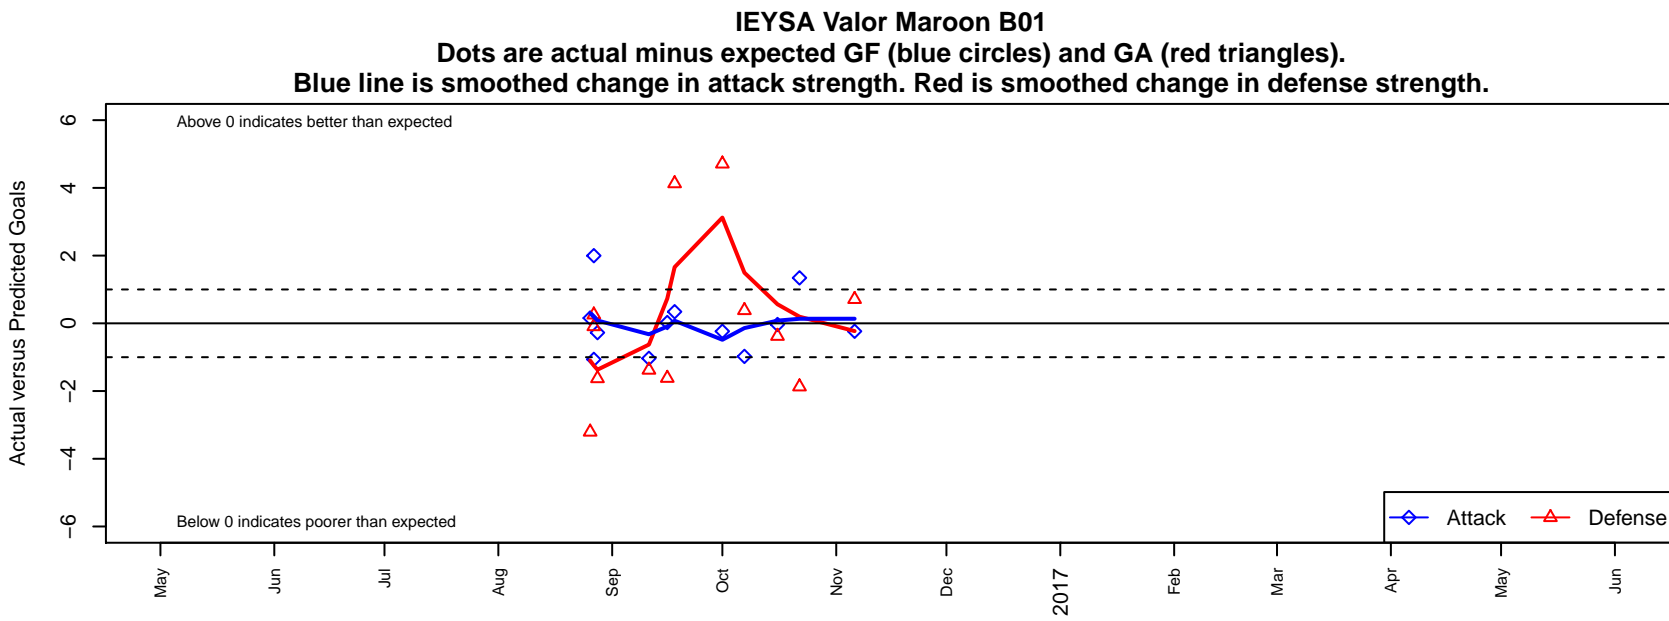

IEYSA Valor Maroon B01

Inland Empire YSA
 Spokane, WA
 B01 total strength=1009
 attack=3 defense=1.42
 fall league = PSPL-Inland Copa 1 U16
 notes= Tucker 2016

alt names used:
 IEYSA Valor SC B01 Maroon Tucker
 VALOR-TUCKER (WA)

Venues played:
 2016 River City Challenge U15-U16 ('02-'01) I
 2016 PSPL-Inland Copa 1 U16

**attack and defense variance (black dot)
relative to other teams
and top 10 in region**

**attack and defense rating
relative to others at age
and all opponents in last 13 months**